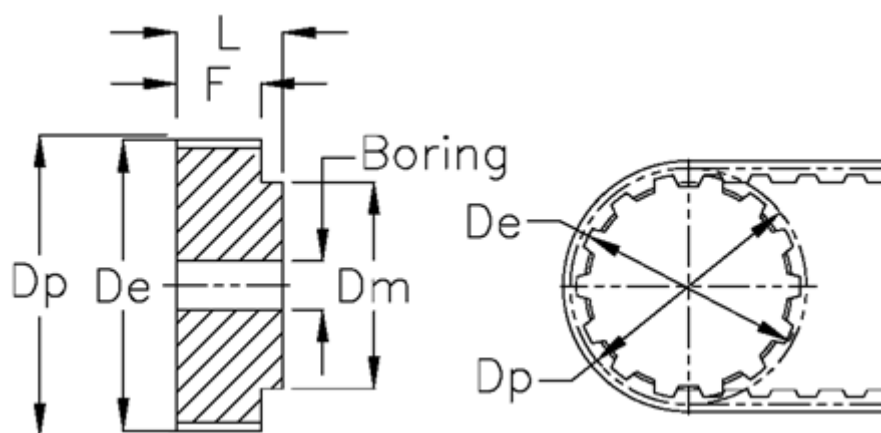

# Data Sheet

Article number: 604140072006

Description: Timing belt pulley with hub  
HTD 72 3M 6

## Measures

Bore	= 8	Weight = -
$D_e$	= 67.99	Width = 06
$D_m$	= 33	
$D_p$	= 68.75	
F	= 10.3	
L	= 18.6	
Tooth number	= 72	
Type	= 3M	